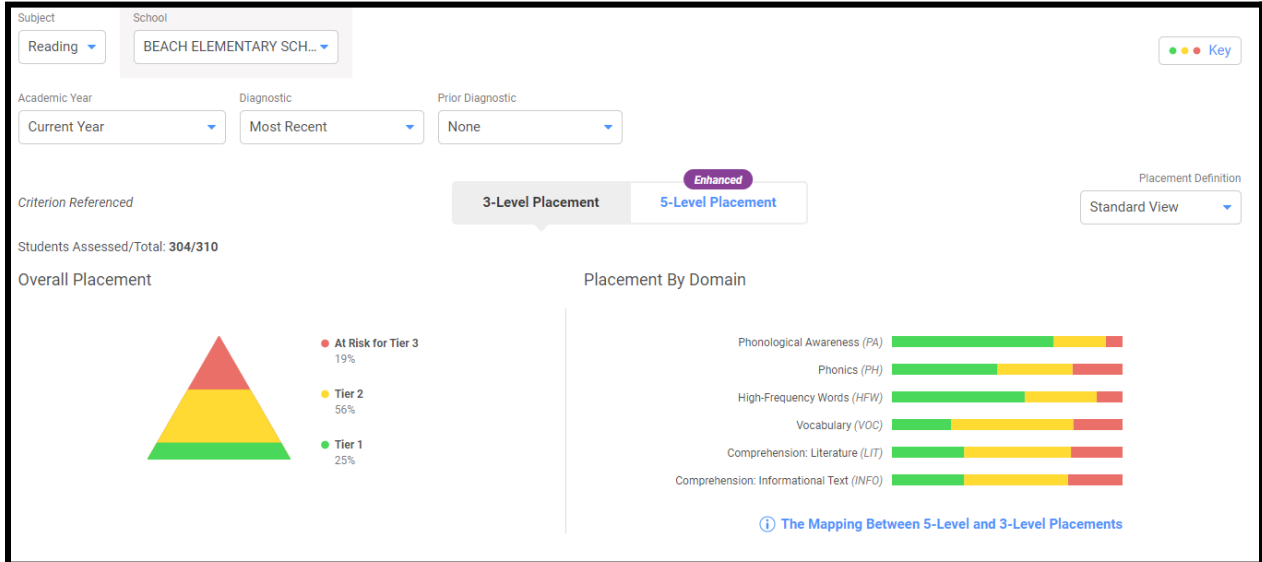

iReady Screenshots for Learning Loss Grant

Beach Math

Beach Reading

Edgewood Math

Edgewood Reading

Shettler Math

Shettler Reading

FMS Math